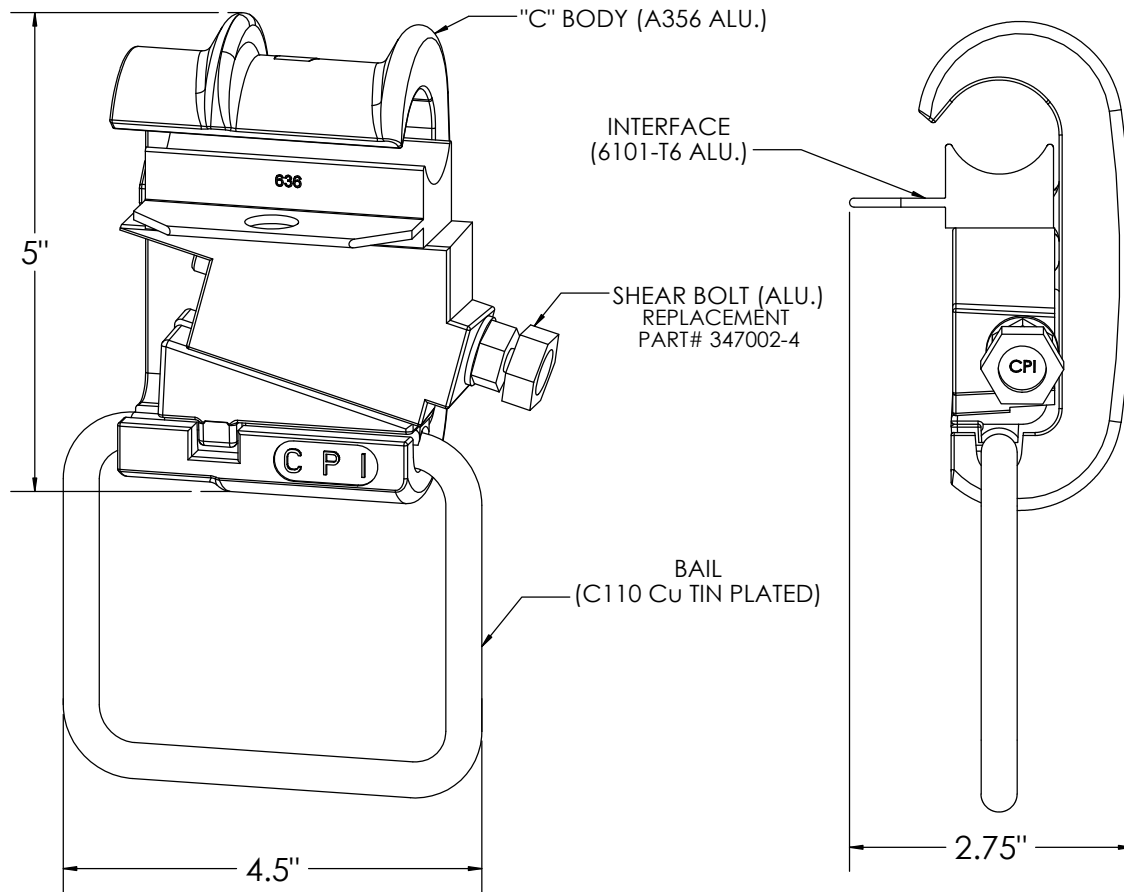

336.4 Thru 1272 SERIES STIRRUP CONNECTORS

2/0 BAIL AMPACITY: 700 AMPS

4/0 BAIL AMPACITY: 850 AMPS

Main Conductor		Bail Size	Catalog #
Description	Dia. Range		
226.8 ACSR 30/7, 336.4, 397.5 AAC, 397.5 ACSR 18/1	.642" - .743"	2/0	336875
		4/0	336780
450, 397.5 ACSR, 477, 500, 556.5 AAC, 556.5 ACSR 18/1	.769" - .883"	2/0	556580
		4/0	556595
477 ACSR 26/7 30/7, 556.5, 600, 636, 605, 715 AAC	.856" - .991"	2/0	636556
		4/0	636556-1
636 ACSR, 750, 666.6, 715, 795, 900	.990" - 1.108"	2/0	795500
		4/0	795405
715.5 ACSR, 795 ACSR, 900, 954, 1113 AAC, 1000	1.036" - 1.162"	2/0	103228
		4/0	103228-1
954, 1113, 900 ACSR, 1033.5, 1113, 1272 AAC	1.124" - 1.302"	2/0	119375
		4/0	119375-1

STANDARD PACKAGE: Full Carton: 20 Units: 11" x 11" x 11.5" Box: 44 Lbs. Half Carton: 10 Units: 11" x 11" x 7" Box: 22 Lbs.