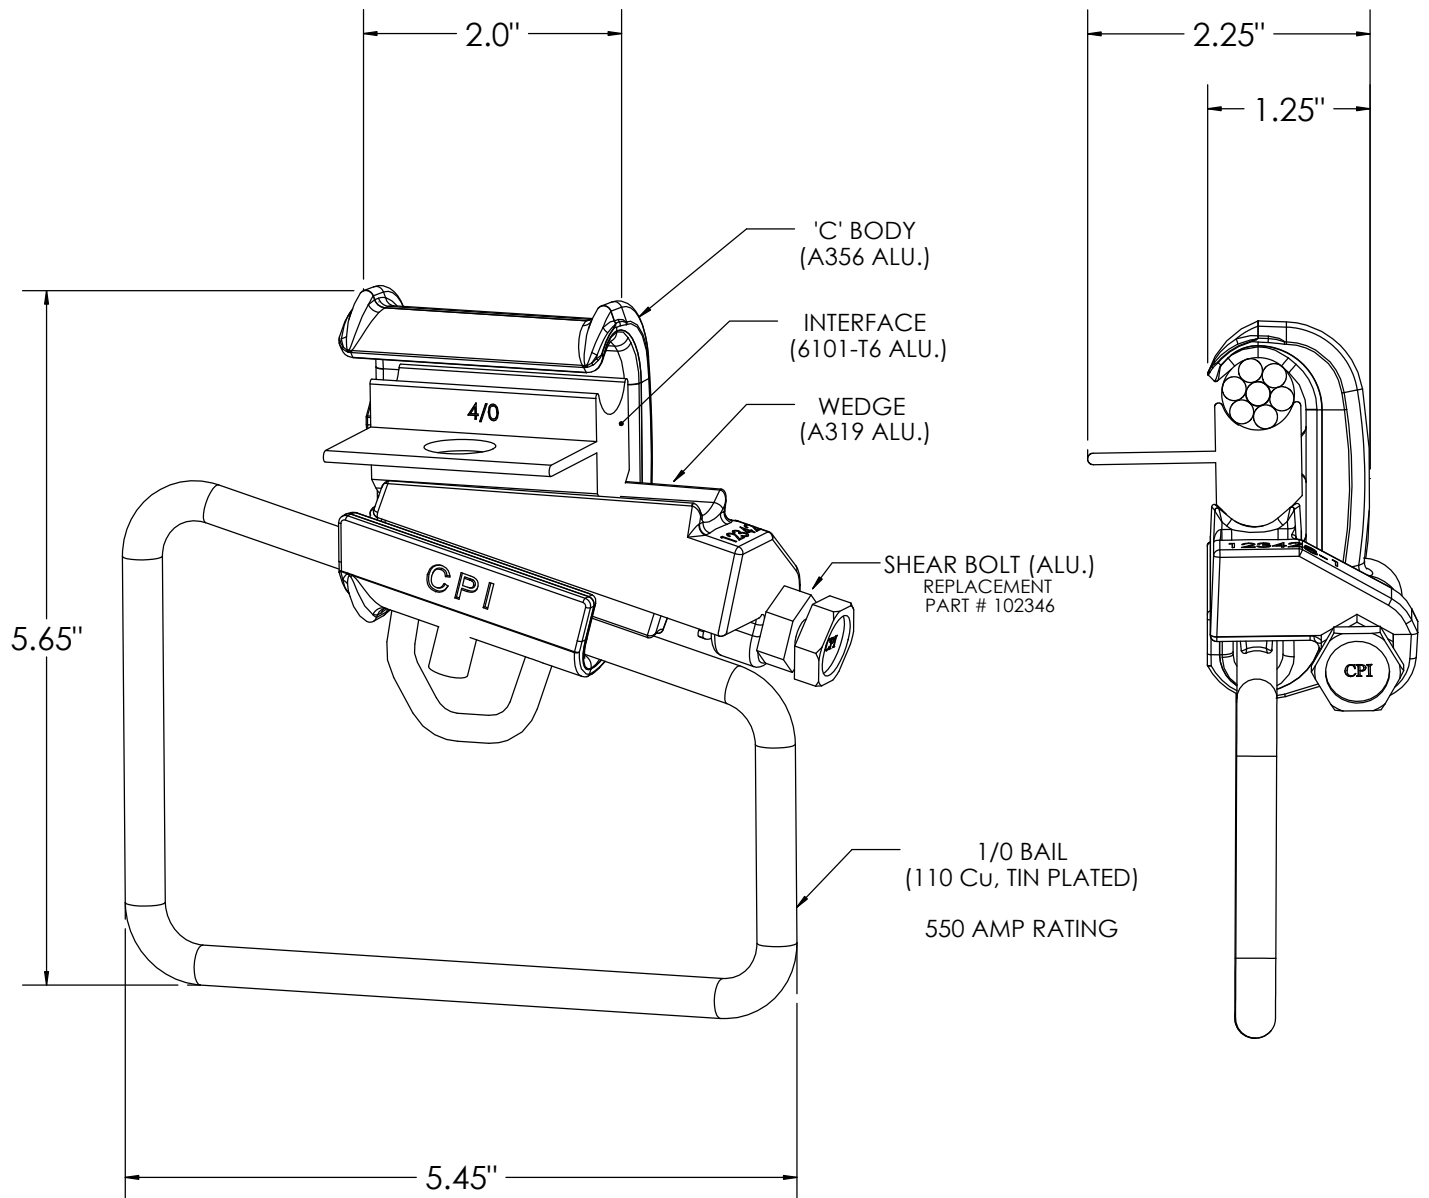

# #4 - 350 SERIES STIRRUP CONNECTORS

1/0 Copper Bails are rated for 550 Amps

Main Conductor		Bail Size	Catalog #
Description	Dia. Range		
#6, #4, #2 AAC	.162" - .292"	1/0	<b>102011</b>
#2, #1, 1/0	.292" - .398"	1/0	<b>102010</b>
2/0, 3/0, 4/0 AAC	.414" - .522"	1/0	<b>102009</b>
3/0 ACSR, 250, 4/0	.502" - .574"	1/0	<b>264124</b>
266.8, 300, 336.4, 397.5 AAC	.586" - .724"	1/0	<b>336915-1</b>

STANDARD PACKAGE: 25 UNITS 11"X 11" X 7" BOX 25 Lbs. per BOX