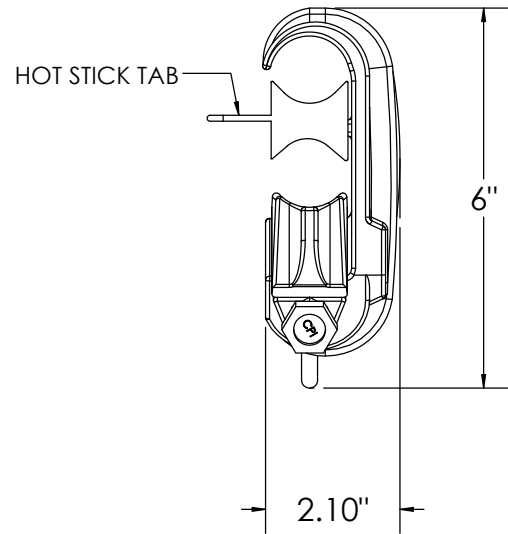

# 795 - 1272 AAC SERIES TAP CONNECTORS

Main Conductor		Tap Conductor		Catalog #
Description	Dia. Range	Description	Dia. Range	
636 ACSR 715 750 MCM 795 900 MCM	.973" - 1.108"	#6, #4, #2 AAC	.162" - .292"	<b>795454</b>
		#2 ACSR, #1, 1/0, 2/0 AAC	.316" - .414"	<b>795360</b>
		2/0 ACSR, 3/0, 4/0, 250 AAC	.447" - .574"	<b>795218</b>
		266.8, 300 MCM, 350 MCM, 336.4 ACSR 18/1	.586" - .684"	<b>795050</b>
		336.4 ACSR 26/7, 450 MCM, 500 MCM, 477, 556.5 AAC	.720" - .858"	<b>795920</b>
		477 ACSR 30/7, 556.5 ACSR, 600 MCM, 605 MCM, 636 ACSR 18/1, 715.5 AAC	.879" - .975"	<b>795730</b>
		636 ACSR 26/7, 750 MCM, 715, 795, 900 MCM	.991" - 1.108"	<b>795594</b>
954 900 ACSR 1000 MCM 1113 AAC 1033.5 AAC	1.124" - 1.196"	#6, #4, #2 AAC	.162" - .292"	<b>954420</b>
		#2 ACSR, #1, 1/0, 2/0 AAC	.316" - .414"	<b>954320</b>
		2/0 ACSR, 3/0, 4/0, 250 AAC	.447" - .574"	<b>954175</b>
		266.8, 300 MCM, 350 MCM, 366.4 ACSR 18/1	.586" - .684"	<b>954030</b>
		366.4 ACSR 26/7, 450 MCM, 397.5, 477, 500 MCM, 556.5 AAC	.720" - .856"	<b>954870</b>
		477 ACSR 26/7, 556, 605, 715 AAC, 636 ACSR 26/7	.858" - .991"	<b>954660</b>
		666.6 ACSR 24/7, 715 ACSR, 795, 900 AAC	1.000" - 1.093"	<b>954484</b>
795 ACSR 26/7, 954, 1113 MCM, 900 ACSR, 1000 MCM, 1033.5 AAC	1.107" - 1.196"	<b>954390</b>		
1033.5 ACSR 1113 ACSR 1192 AAC 1272 AAC	1.212" - 1.300"	#6, #4, #2 AAC	.162" - .292"	<b>103370</b>
		#2 ACSR, #1, 1/0, 2/0 ACC	.316" - .414"	<b>103260</b>
		2/0 ACSR, 3/0, 4/0 AAC	.447" - .522"	<b>103110</b>
		4/0 ACSR, 250 MCM, 266.8, 300 MCM	.563" - .642"	<b>103945</b>
		350 MCM, 336.4, 397.5, 450 MCM	.665" - .783"	<b>103780</b>
		397.5 ACSR 30/7, 477, 500 MCM, 556 AAC, 600 MCM	.795" - .893"	<b>119793</b>
		556.5 ACSR 24/7, 636, 715 ACSR 24/7, 750 MCM, 795 AAC	.914" - 1.036"	<b>103680</b>
		795 ACSR 36/1, 900, 954 AAC, 1000 AAC, , 1113 MCM	1.040" - 1.151"	<b>103580</b>
		900 ACSR 45/7, 1033.5, 954 ACSR, 1192.5 AAC	1.162" - 1.258"	<b>103380</b>
1113 ACSR, 1272 AAC	1.212" - 1.300"	<b>119250</b>		