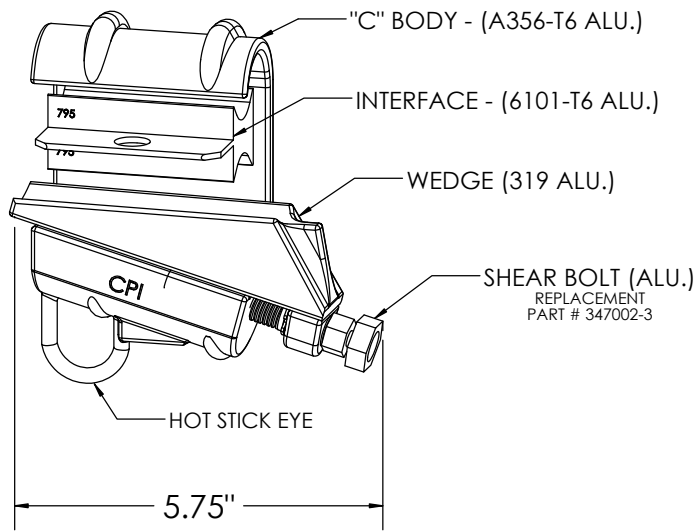

# 795 - 1272 AAC SERIES TAP CONNECTORS

Main Conductor		Tap Conductor		Catalog #
Description	Dia. Range	Description	Dia. Range	
636 ACSR 715 750 MCM 795 900 MCM	.973" - 1.108"	#6, #4, #2 AAC	.162" - .292"	<b>795454</b>
		#2 ACSR, #1, 1/0, 2/0 AAC	.316" - .414"	<b>795360</b>
		2/0 ACSR, 3/0, 4/0, 250 AAC	.447" - .574"	<b>795218</b>
		266.8, 300 MCM, 350 MCM, 336.4 ACSR 18/1	.586" - .684"	<b>795050</b>
		336.4 ACSR 26/7, 450 MCM, 500 MCM, 477, 556.5 AAC	.720" - .858"	<b>795920</b>
		477 ACSR 30/7, 556.5 ACSR, 600 MCM, 605 MCM, 636 ACSR 18/1, 715.5 AAC	.879" - .975"	<b>795730</b>
		636 ACSR 26/7, 750 MCM, 715, 795, 900 MCM	.991" - 1.108"	<b>795594</b>
954 900 ACSR 1000 MCM 1113 AAC 1033.5 AAC	1.124" - 1.196"	#6, #4, #2 AAC	.162" - .292"	<b>954420</b>
		#2 ACSR, #1, 1/0, 2/0 AAC	.316" - .414"	<b>954320</b>
		2/0 ACSR, 3/0, 4/0, 250 AAC	.447" - .574"	<b>954175</b>
		266.8, 300 MCM, 350 MCM, 366.4 ACSR 18/1	.586" - .684"	<b>954030</b>
		366.4 ACSR 26/7, 450 MCM, 397.5, 477, 500 MCM, 556.5 AAC	.720" - .856"	<b>954870</b>
		477 ACSR 26/7, 556, 605, 715 AAC, 636 ACSR 26/7	.858" - .991"	<b>954660</b>
		666.6 ACSR 24/7, 715 ACSR, 795, 900 AAC	1.000" - 1.093"	<b>954484</b>
795 ACSR 26/7, 954, 1113 MCM, 900 ACSR, 1000 MCM, 1033.5 AAC	1.107" - 1.196"	<b>954390</b>		
1033.5 ACSR 1113 ACSR 1192 AAC 1272 AAC	1.212" - 1.300"	#6, #4, #2 AAC	.162" - .292"	<b>103370</b>
		#2 ACSR, #1, 1/0, 2/0 ACC	.316" - .414"	<b>103260</b>
		2/0 ACSR, 3/0, 4/0 AAC	.447" - .522"	<b>103110</b>
		4/0 ACSR, 250 MCM, 266.8, 300 MCM	.563" - .642"	<b>103945</b>
		350 MCM, 336.4, 397.5, 450 MCM	.665" - .783"	<b>103780</b>
		397.5 ACSR 30/7, 477, 500 MCM, 556 AAC, 600 MCM	.795" - .893"	<b>119793</b>
		556.5 ACSR 24/7, 636, 715 ACSR 24/7, 750 MCM, 795 AAC	.914" - 1.036"	<b>103680</b>
		795 ACSR 36/1, 900, 954 AAC, 1000 AAC, , 1113 MCM	1.040" - 1.151"	<b>103580</b>
		900 ACSR 45/7, 1033.5, 954 ACSR, 1192.5 AAC	1.162" - 1.258"	<b>103380</b>
1113 ACSR, 1272 AAC	1.212" - 1.300"	<b>119250</b>		