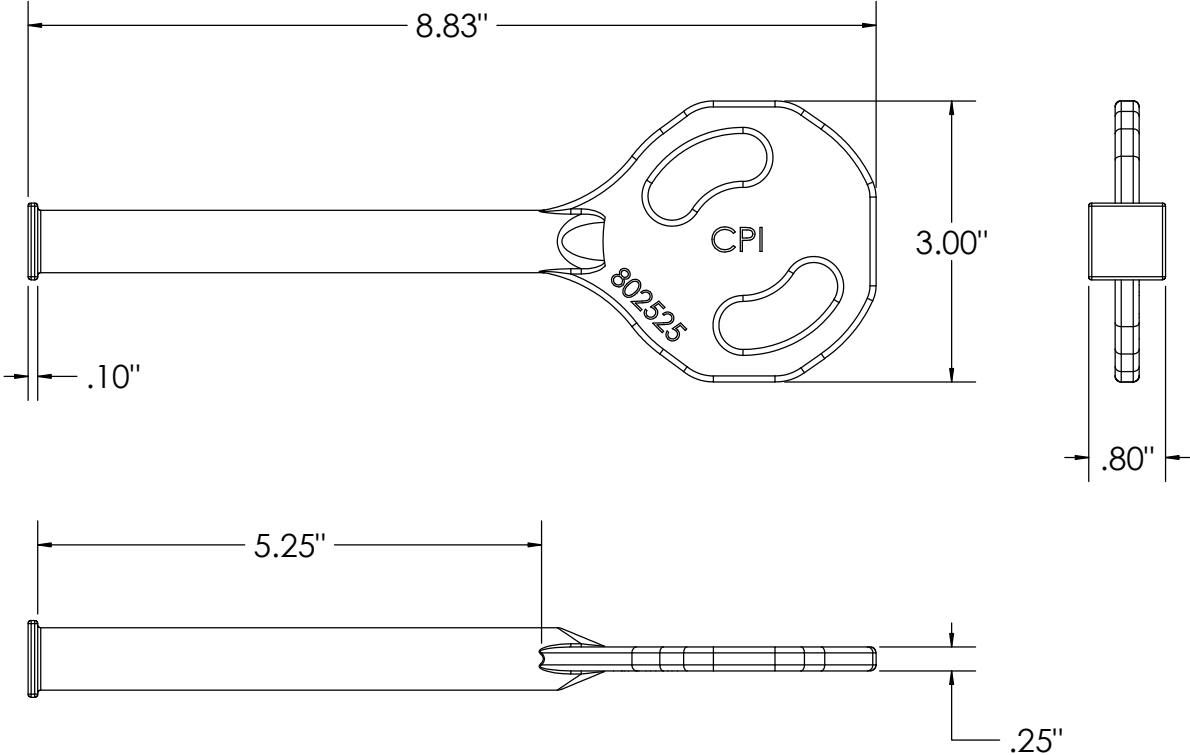

CAST PADDLE STIRRUPS

| ORDERING INFORMATION | | |
|----------------------|----------|---------------|
| Catalog Number | Type | Configuration |
| 802525 | Bronze | Standard |
| 802525T | Bronze | Tin Plated |
| 802526 | Aluminum | Standard |