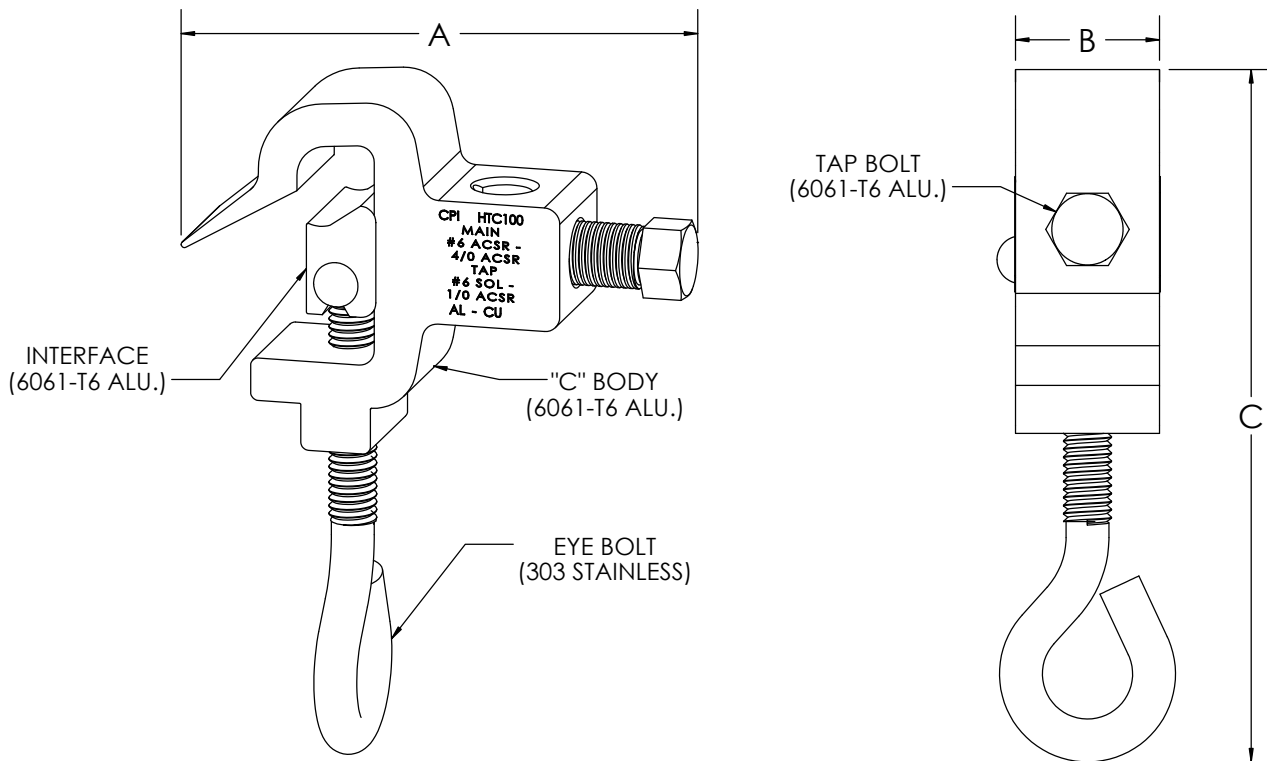

HTC SERIES HOTLINE TAP CONNECTORS

Main Conductor		Tap Conductor		
Description	Dia. Range	Description	Dia. Range	Catalog #
#6 Cu - 4/0	.162" - .563"	#8 - 1/0	.146" - .398"	HTC 100
#6 Cu - 4/0	.162" - .563"	#8 - 4/0	.146" - .563"	HTC 100-4
2/0 - 556.5 AAC	.414" - .679"	#8 - 2/0	.146" - .447"	HTC 200
2/0 - 556.5 AAC	.414" - .679"	#8 - 4/0	.146" - .563"	HTC 200-4
336.4 - 954 AAC	.665" 1.125"	#8 - 4/0	.146" - .563"	HTC 300

Dimensions			Catalog Number	Std. Package	
A	B	C		Qty	Lbs.
3.5"	1.125"	5.0"	HTC 100	50	25
3.5"	1.125"	5.0"	HTC 100-4	50	25
4.14"	1.5"	6.5"	HTC 200	25	25
4.14"	1.5"	6.5"	HTC 200-4	25	25
5.125"	1.75"	7.5"	HTC 300	25	38